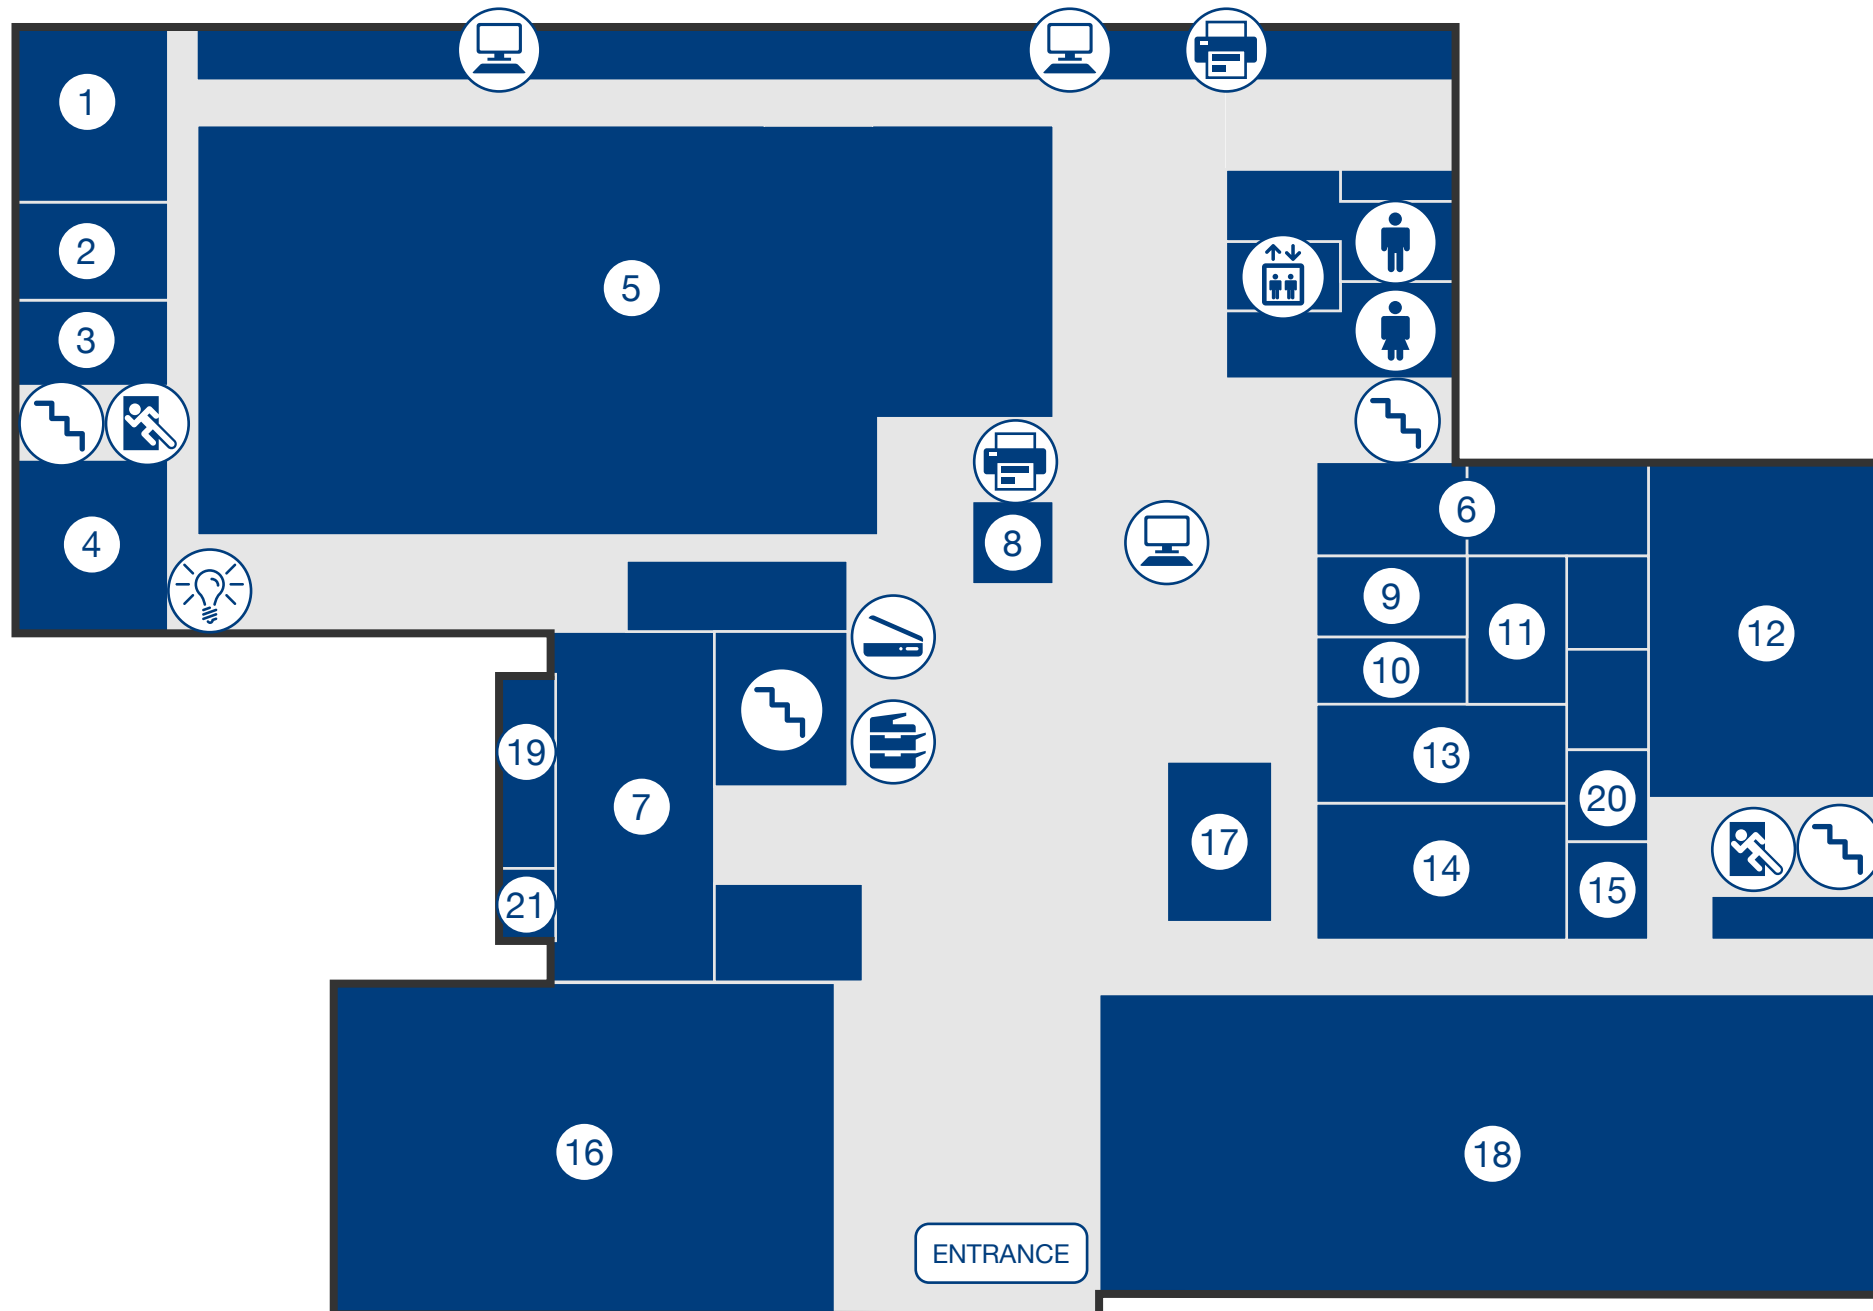

Penrose Library First Floor

- 1. Video Viewing Room 111
- 2. Government Documents
- 3. Journals
- 4. Books Q-Z
- 5. Oversized Books / Journals
- 6. Juvenile Collection
- 7. Video Viewing Room 107
- 8. Video Viewing Room 108
- 9. Cafe '41
- 10. Maps / Microfilm
- 11. Eells Library of Northwest History
- 12. Office 115
- 13. Office 126
- 14. Stuart Room 131
- 15. Archives and Special Collections
- 16. Current Newspapers

-  Limited Access Areas
-    Restrooms
-  Emergency Exit
-  Elevator
-  Stairs
-  Copier
-  Printer
-  Computers
-  Scanner

Penrose Library Second Floor

1. Group Study 207
2. Group Study 208
3. Group Study 209
4. Group Study 210
5. Books P-PZ
6. Library Administration Office
7. Films A-Z
8. Technology Support
9. Office 215
10. Office 217
11. Library Conference Room
12. Fitzpatrick Reading Room
13. Office 219
14. Circulation Office
15. Office 222
16. Allen Reading Room
17. Circulation Desk
18. Reference Collection
19. Popular Literature
20. Office 223
21. Games

■ Limited Access Areas

- 

 Restrooms
-  Emergency Exit
-  Elevator
-  Stairs
-  Copier
-  Printer
-  Computers
-  Scanner
-  Happy Light

Penrose Library Third Floor

1. Group Study 307
2. Group Study 308
3. Group Study 309
4. Group Study 310
5. Books BR-HN
6. Individual Study 314
7. Individual Study 315
8. Individual Study 316
9. Center for Teaching & Learning
10. Staff Lounge
11. Video B-NX
12. Books HN-NX
13. Reading Balcony
14. Office 317

-  Limited Access Areas
-    Restrooms
-  Emergency Exit
-  Elevator
-  Stairs
-  Copier
-  Printer
-  Computers
-  Scanner

Penrose Library Fourth Floor

- 1. Graham Study Alcove
- 2. Wakefield Study Alcove
- 3. Phillips Study Alcove
- 4. Owen Study Alcove
- 5. Books AC-BQ