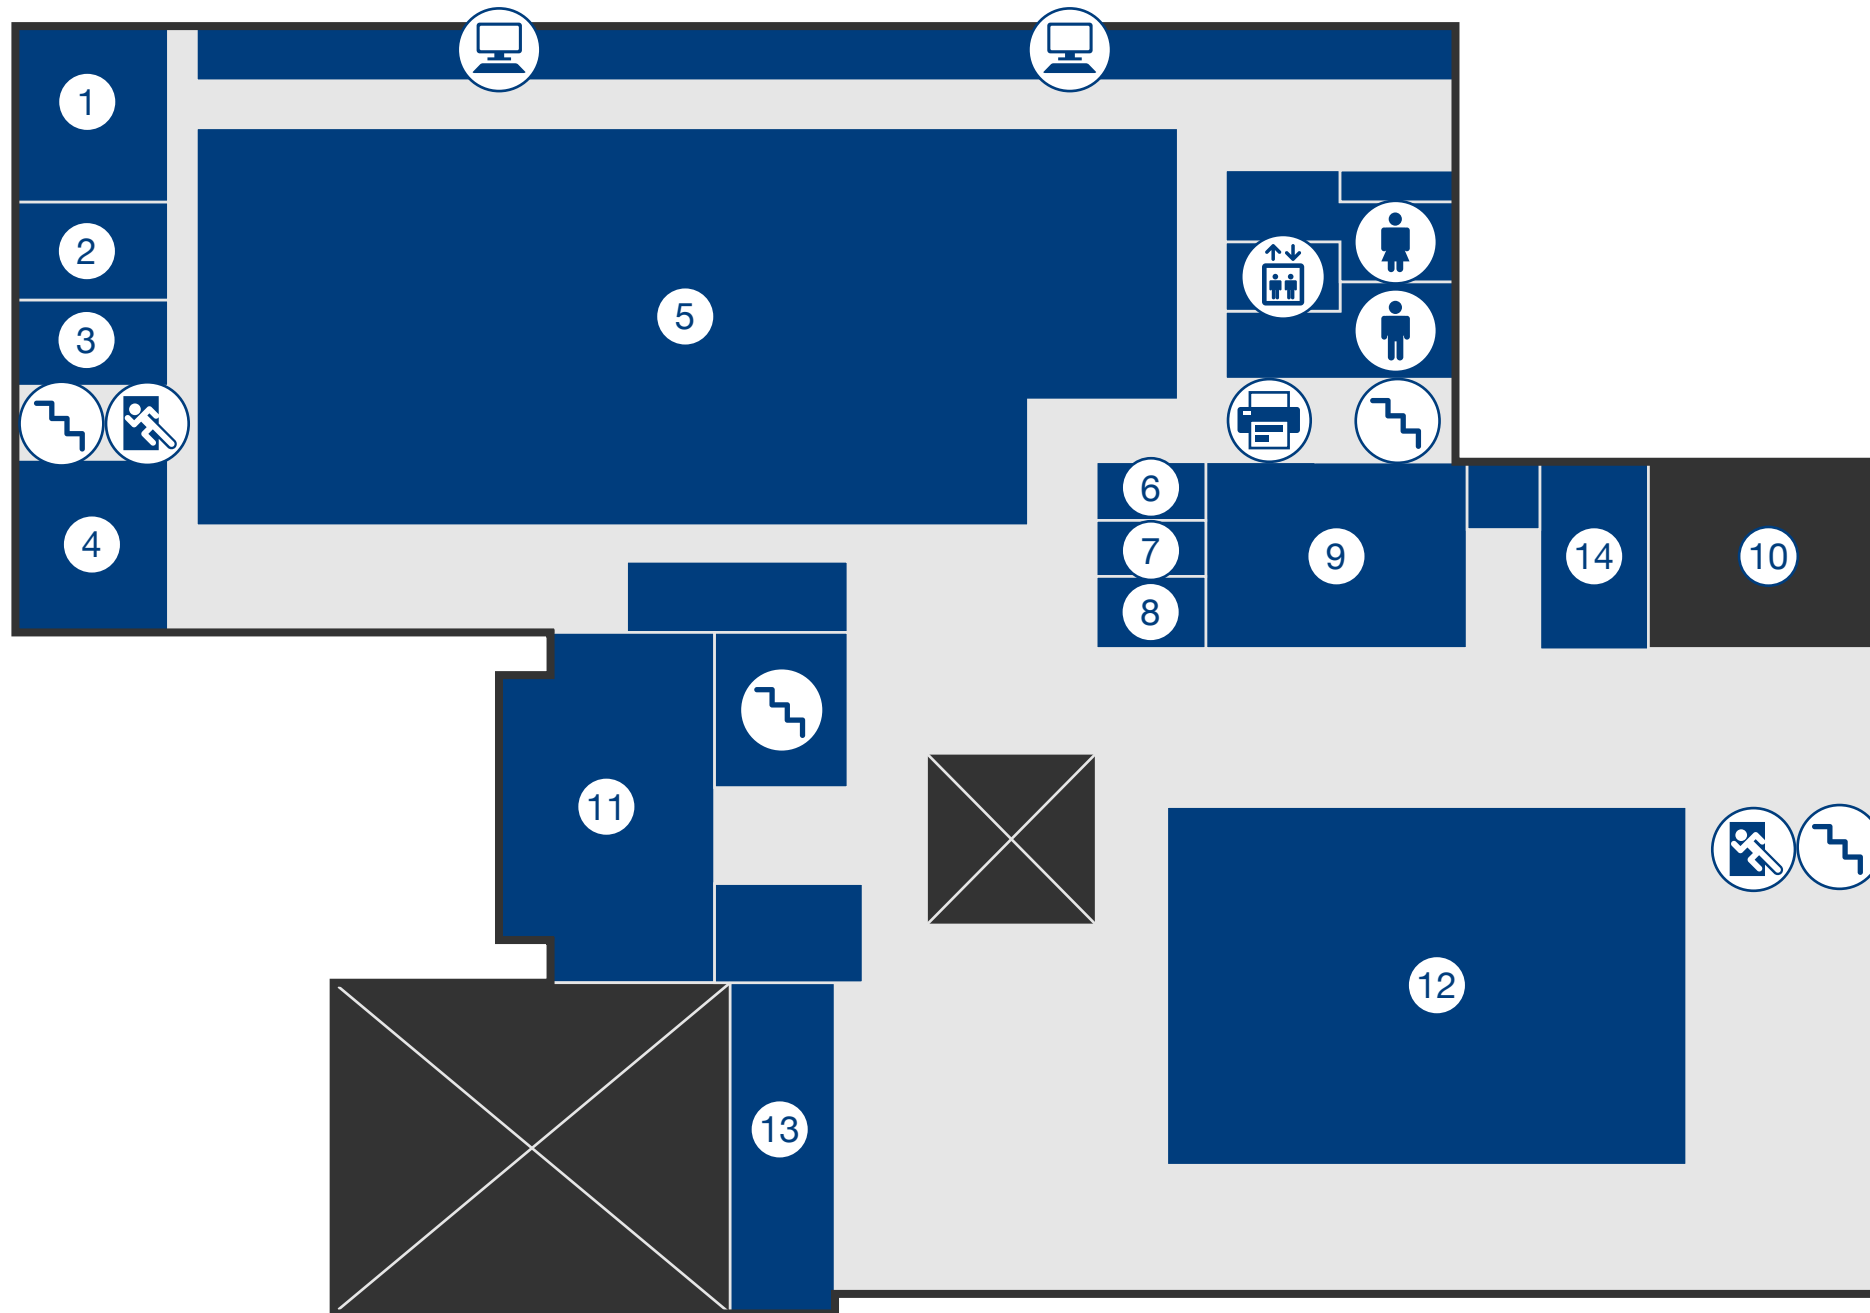

Penrose Library First Floor

- 1. Video Viewing Room 111
- 2. Government Documents
- 3. Journals
- 4. Books Q-Z
- 5. Oversized Books / Journals
- 6. Juvenile Collection
- 7. Video Viewing Room 107
- 8. Video Viewing Room 108
- 9. Cafe '41
- 10. Maps / Microfilm
- 11. Eells Library of Northwest History
- 12. Office 115
- 13. Office 126
- 14. Stuart Room 131
- 15. Archives and Special Collections
- 16. Current Newspapers

-  Limited Access Areas
-    Restrooms
-  Emergency Exit
-  Elevator
-  Stairs
-  Copier
-  Printer
-  Computers
-  Scanner

Penrose Library Second Floor

1. Group Study 207
2. Group Study 208
3. Group Study 209
4. Group Study 210
5. Books P-PZ
6. Library Administration Office
7. Films A-Z
8. Technology Support
9. Office 215
10. Office 217
11. Library Conference Room
12. Fitzpatrick Reading Room
13. Office 219
14. Circulation Office
15. Office 222
16. Allen Reading Room
17. Circulation Desk
18. Reference Collection
19. Popular Literature
20. Office 223
21. Games

■ Limited Access Areas

- 

 Restrooms
-  Emergency Exit
-  Elevator
-  Stairs
-  Copier
-  Printer
-  Computers
-  Scanner
-  Happy Light

Penrose Library Third Floor

1. Group Study 307
2. Group Study 308
3. Group Study 309
4. Group Study 310
5. Books BR-HN
6. Individual Study 314
7. Individual Study 315
8. Individual Study 316
9. Center for Teaching & Learning
10. Staff Lounge
11. Video B-NX
12. Books HN-NX
13. Reading Balcony
14. Office 317

-  Limited Access Areas
-    Restrooms
-  Emergency Exit
-  Elevator
-  Stairs
-  Copier
-  Printer
-  Computers
-  Scanner

Penrose Library Fourth Floor

- 1. Graham Study Alcove
- 2. Wakefield Study Alcove
- 3. Phillips Study Alcove
- 4. Owen Study Alcove
- 5. Books AC-BQ